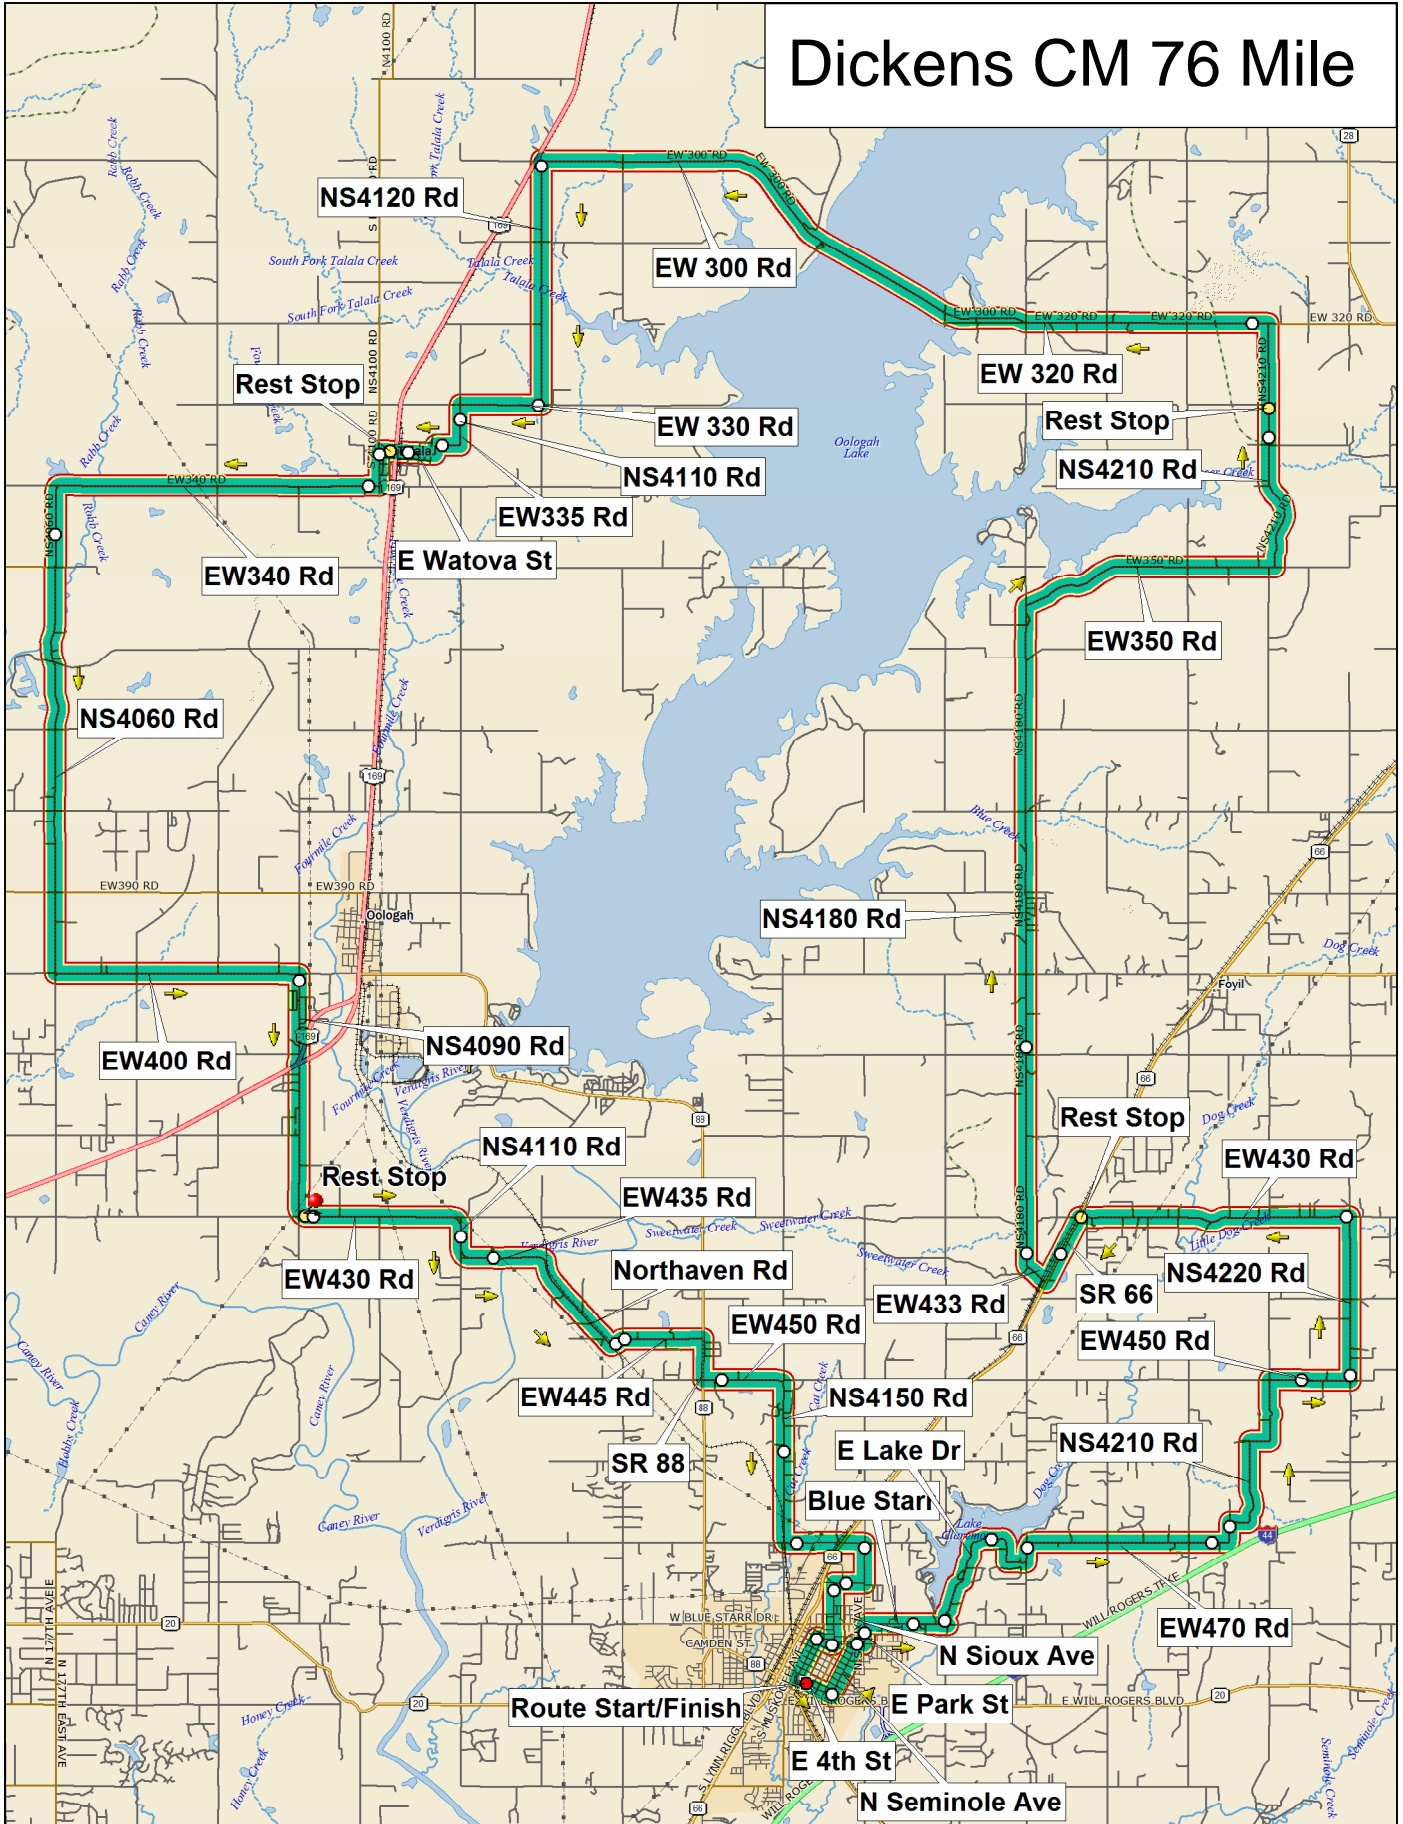

Dickens CM 76 Mile

Data use subject to license.

© DeLorme. Topo North America™ 9.

www.delorme.com

Data Zoom 11-0