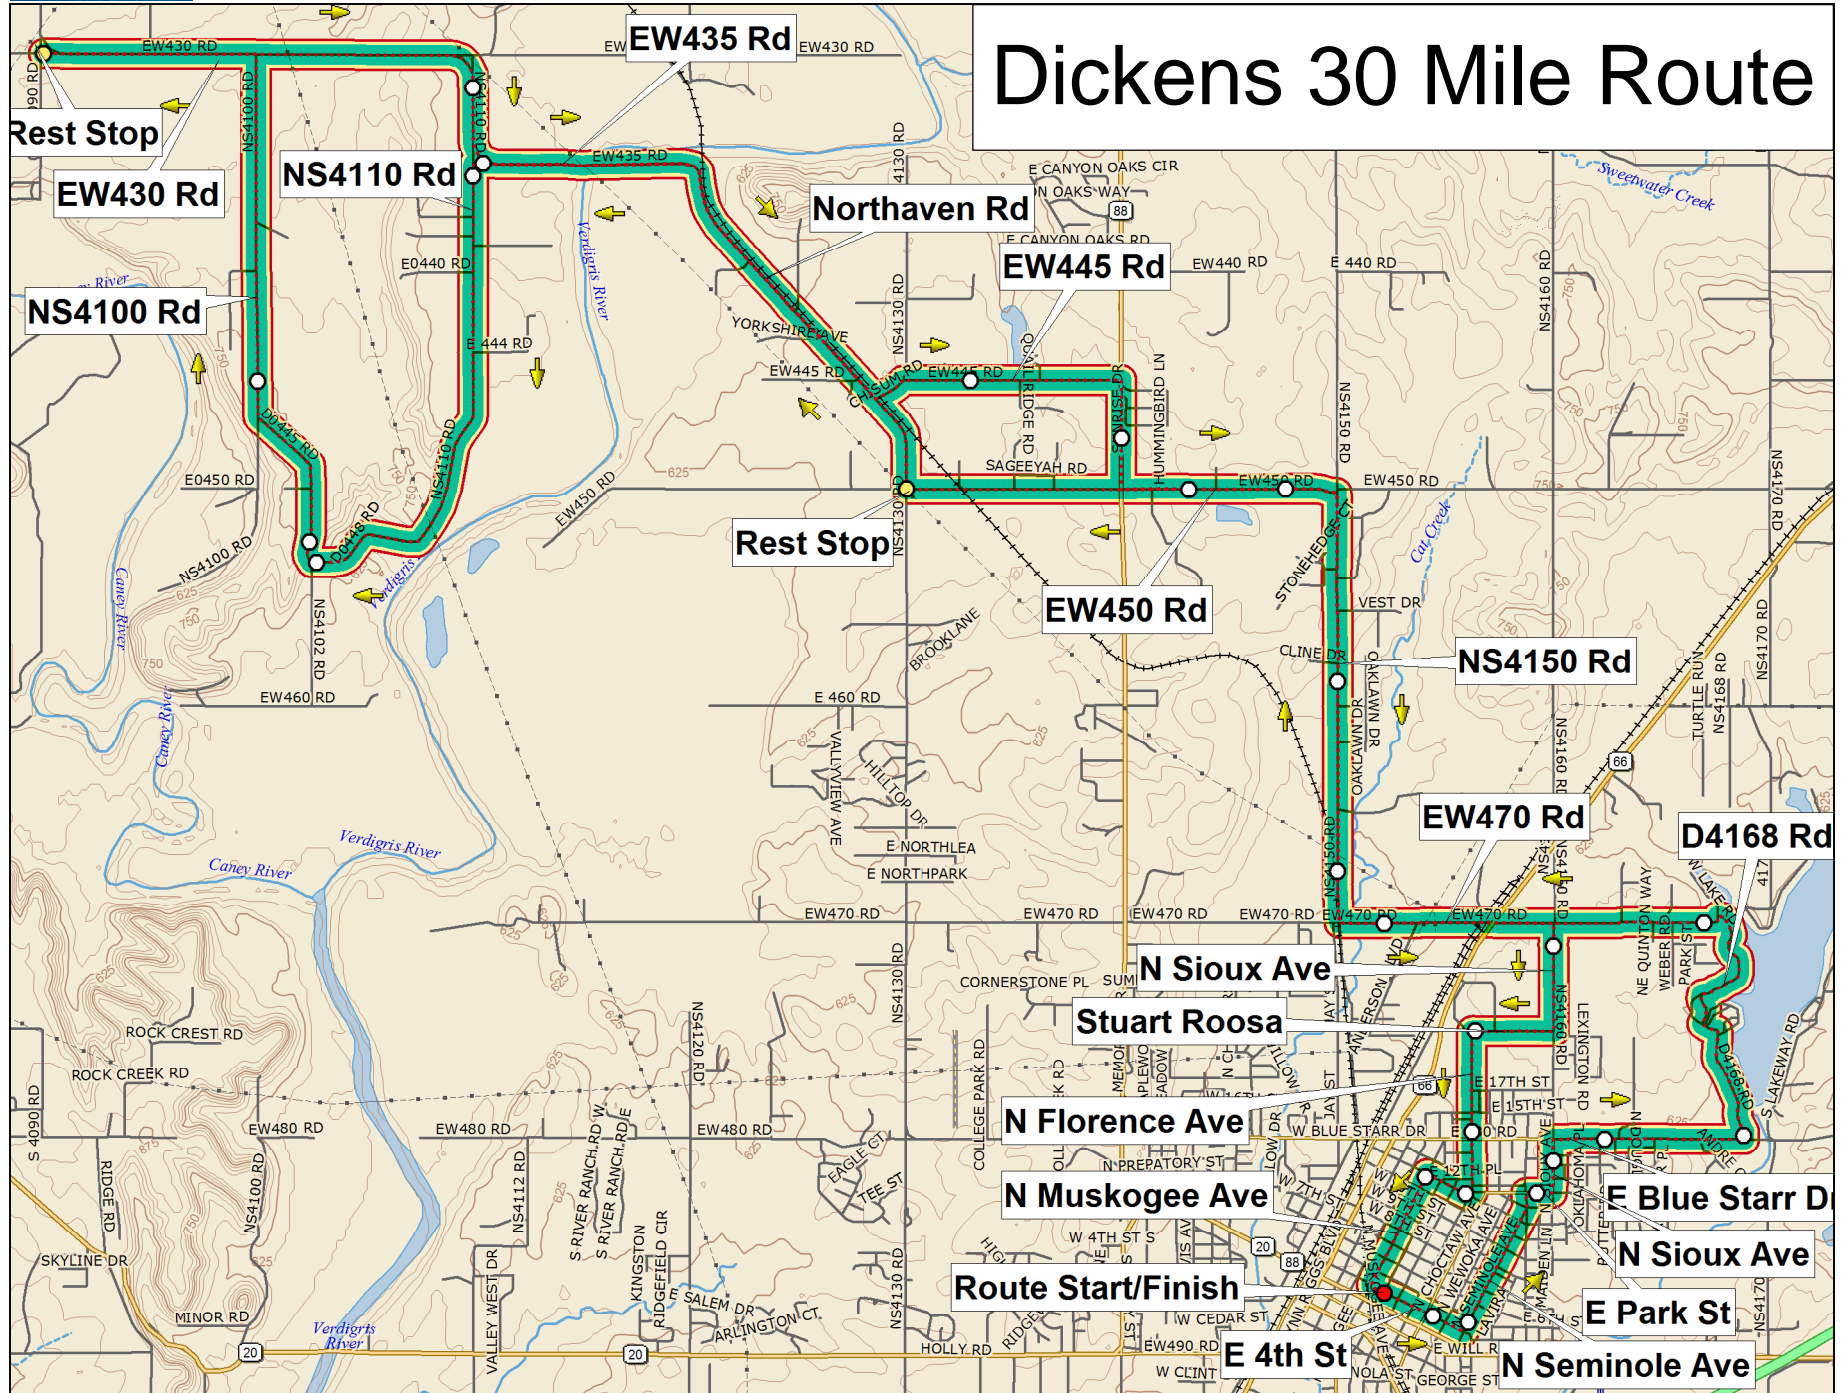

Dickens 30 Mile Route

Data use subject to license.

© DeLorme. Topo North America™ 9.

www.delorme.com

Scale 1 : 56,250

1" = 4,687.5 ft Data Zoom 12-0